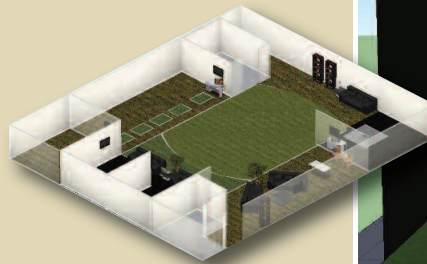

The Learning Centre brings you the **WINTER GOLF PROGRAM** Launches January 2nd to March 31st

Elevate your golf game this winter with our Winter Golf Program, featuring a controlled environment of over 4,000 square feet and state-of-the-art technical aids. Our on-site Teaching Professionals foster an environment of learning and long term skill development, tracking change, measuring growth and helping golfers to reach their goals.

Learning Centre Highlights:

- TrackMan™ IIIe Radars
- Private & Group Coaching
- 800 sq. ft. Practice Green
- Simulator Golf
- Supervised Training
- 5 Training Bays
- TOMI™ Putting System
- Private Coaching Studio
- Custom Club Fitting