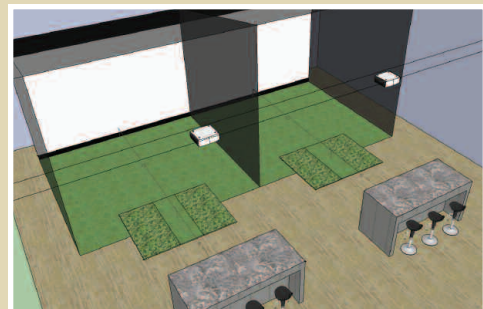

Hours of Operation:

Tuesday to Thursday – 9 am to 7 pm
Friday – 9 am to 5 pm
Saturday and Sunday – 9 am to 4 pm
Monday – Closed

Other Details:

- Conditioning area limited to warm up, flexibility and stretching exercises
- Packages are non-transferable
- Monthly programs are available
- Junior packages are also available at a discounted rate

For more information or to purchase a membership contact The Golf Shop at 416-231-9350 or Tim Moore at tmoore@stgeorges.org