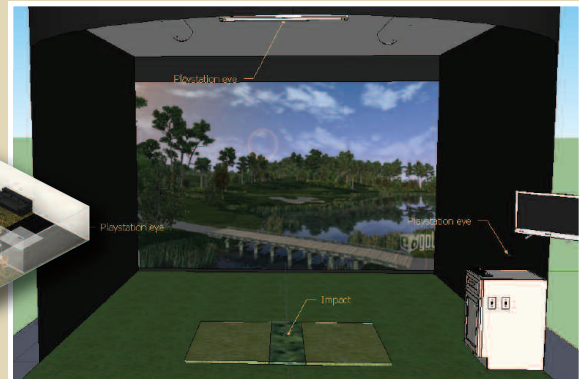

The Learning Centre brings you the **WINTER GOLF PROGRAM** Launches January 2nd to March 31st

Elevate your golf game this winter with our Winter Golf Program, featuring a controlled environment of over 4,000 square feet and state-of-the-art technical aids. Our on-site Teaching Professionals foster an environment of learning and long term skill development, tracking change, measuring growth and helping golfers to reach their goals.

Learning Centre Highlights:

- TrackMan™ IIIe Radars
- Private & Group Coaching
- 800 sq. ft. Practice Green
- Simulator Golf
- Supervised Training
- 5 Training Bays
- TOMI™ Putting System
- Private Coaching Studio
- Custom Club Fitting

TOMI™ Putting System – The TOMI™ Putting System analyzes the player's performance by measuring impact and address alignments, club path, rate of rotation, speed and temp. Capturing information undetectable with the human eye, this system allows a student to quantify a feel or focus required to make a more consistent motion.